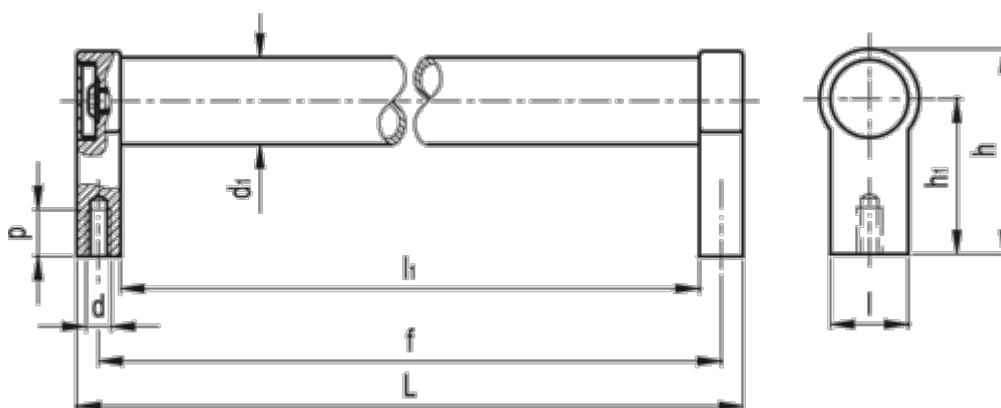

Data Sheet

Article number: 20568200400

Description: E+G Tubular handle GN333.1-20-400-A-SW
A Mounting from back

Measures

d = M6

d1 = 20

f = 400

h = 54

h1 = 42

L = 412

l1 = 388

p = 12